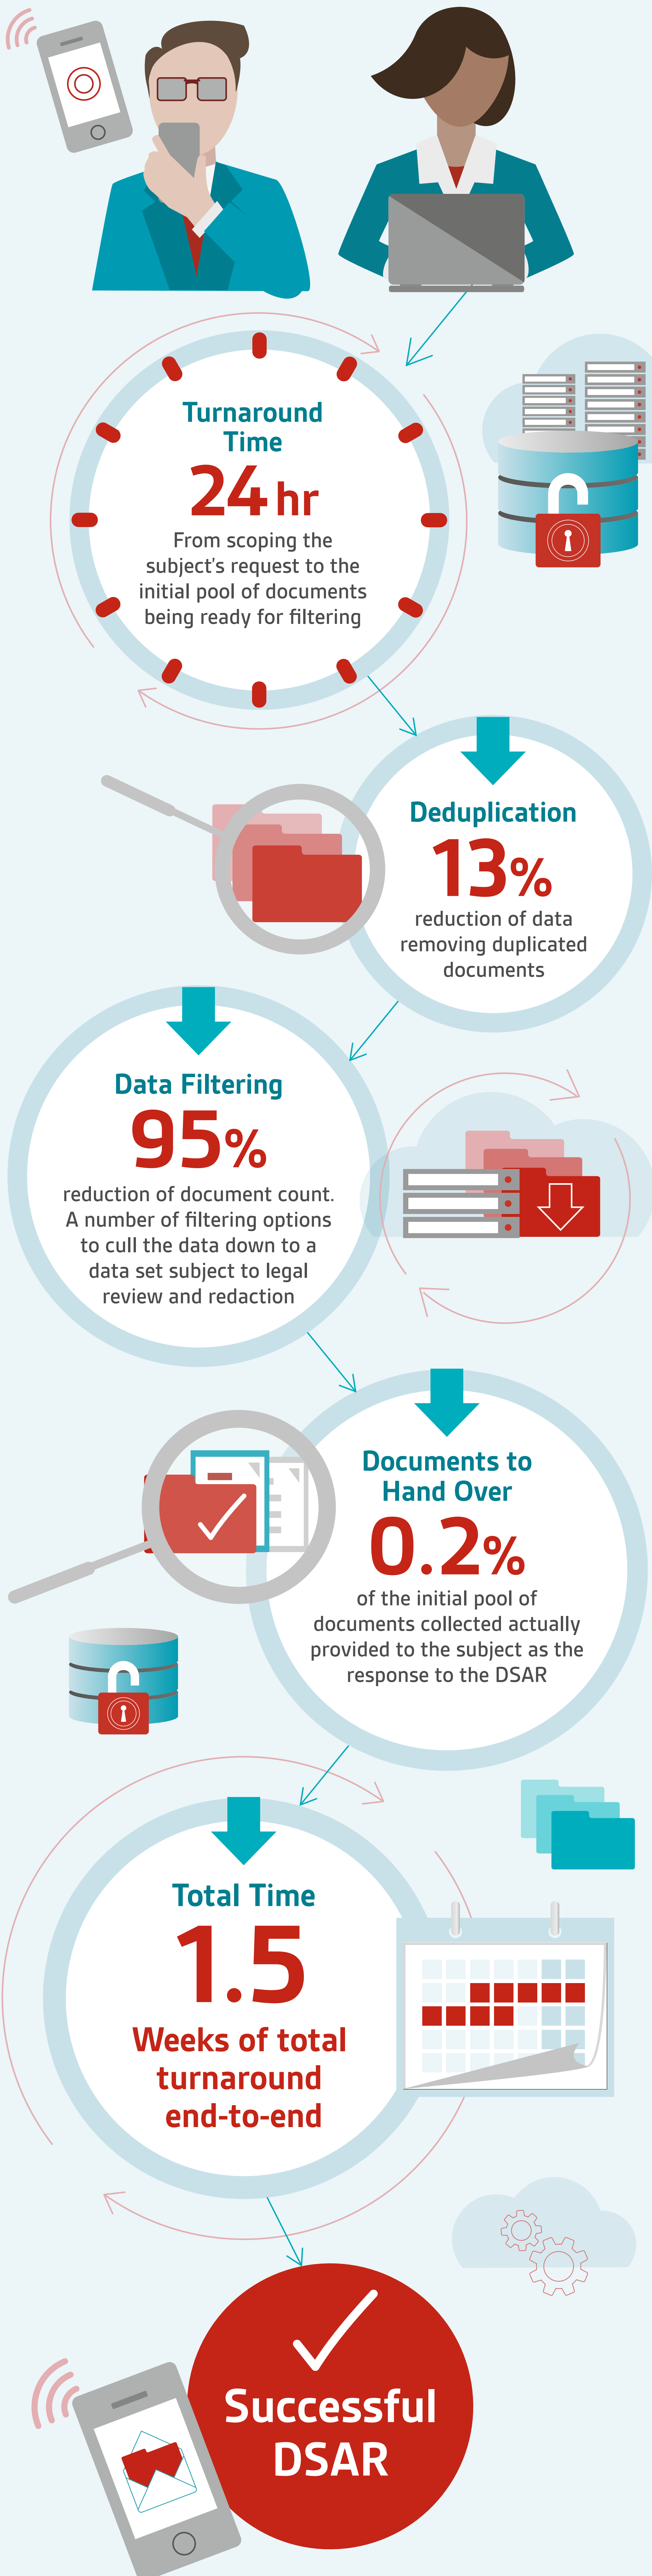

## Need to simplify and automate your **DSARs**?

Please note that projects vary in scope and scale.  
Statistics are based on a 46 GB project with 3 data sources